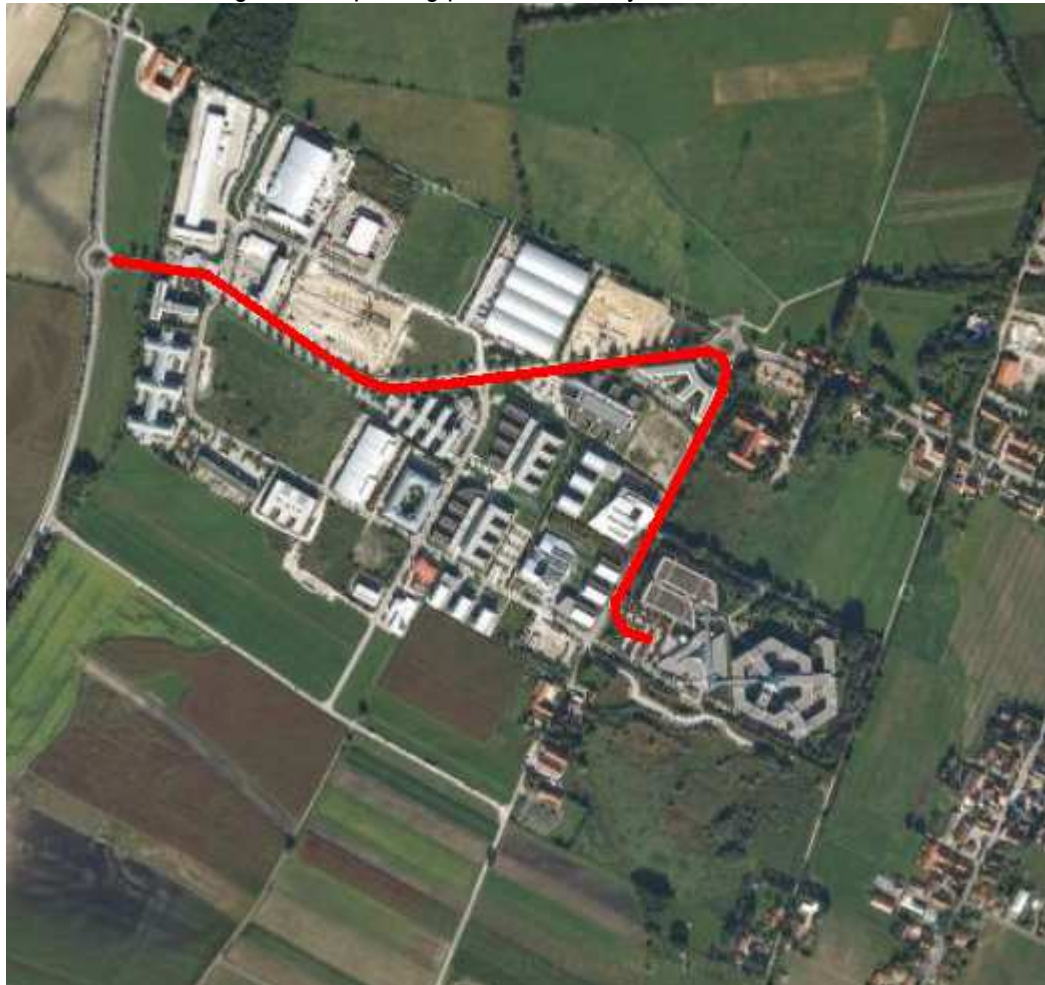

Directions

Location:

Fast Lane Institute for Knowledge Transfer GmbH is located on the 2nd floor inside the AIRPORT BUSINESS CENTRE (ABC), a modern office building and conference room close to Munich Airport and in the catchment area of the economic area of Munich.

Arrival by car

Towards A9 (Munich or Nuremberg)

At the motorway junction Neufahrn take the Autobahn A29 towards Deggendorf / Flughafen. Please take the exit called Hallbergmoos and turn left at the traffic light. Drive for about 500m and leave the roundabout to the right towards Hallbergmoos. Please follow the course of the road until you reach the second roundabout (about 600m) which you leave at the first exit. After 100m you will pass a few roads to the left hand. Take the **fourth** which is secured with a gate. Enter the Code "9874" and **press the key symbol** to open the gate.

If the Fast Lane visitor parking spaces are already occupied please contact our office via **0811 / 99 81 969 0**. We will arrange further parking possibilities for you.