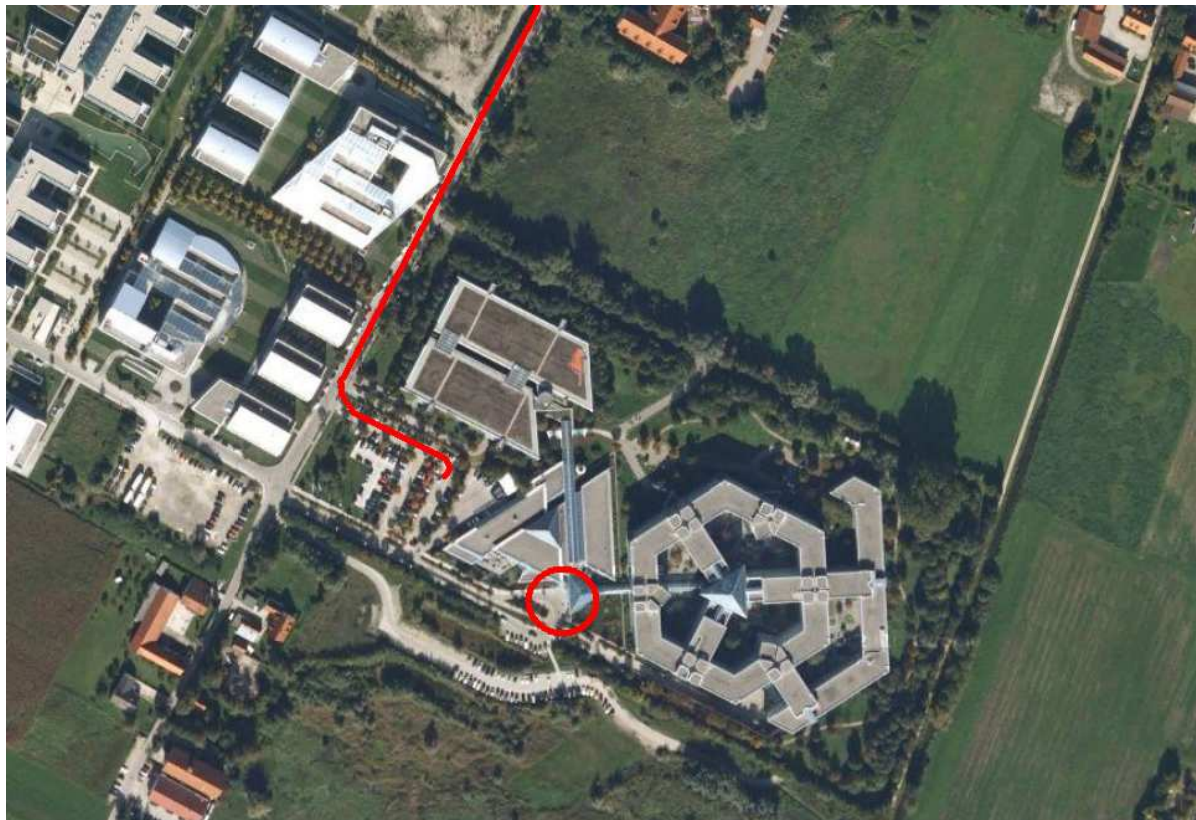

By public transport

Bus from and to the Airport

Direct [Bus connection](#) between the Airport and Hallbergmoos!

S-Bahn and Bus from and to the Airport

Take the S8 train from the Airport towards the city and exit at **S-Hallbergmoos**. Now you continue by Bus. Bus schedule [S-Bahn Hallbergmoos and ABC Center](#)

This is a Shuttle-Bus which drives between **S-Hallbergmoos** and the **ABC** free of charge. You can recognize it by the „Panavia“ lettering.

IMPORTANT !

Entrance to the Fast Lane training facilities

You need to use the phone located on the second floor on the left side of the locked door. Use the speed dial to call the centre and they will open the door for you.

No responsibility is taken for the correctness of the details provided