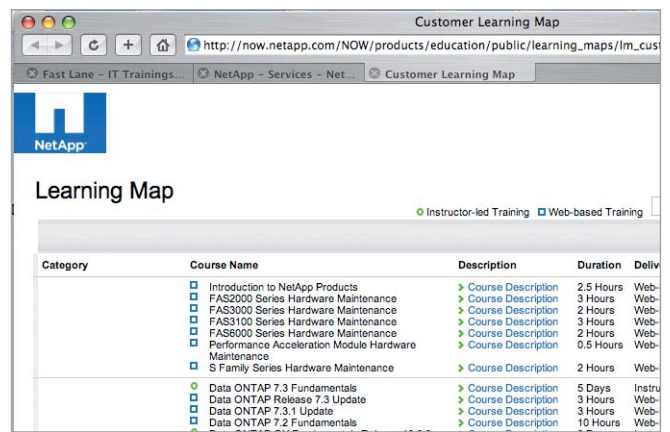

To get to the NetApp University Website visit the NetApp homepage

www.netapp.com → Products & Support → Training.

Here you can find important information about NetApp education, certification, support issues as well as learning maps with all available instructor-led classes and self-paced training.

Learning Center and NOW™ Account

NetApp University learning centers provide you optimized learning roadmaps, course search functionality, and personalized learning history transcripts. To access the Learning Center you must have a valid NOW™ (NetApp on the Web) account. To request a NOW™ account visit netmarket.netapp.com.

Contact us!

Our experienced experts will be delighted to help you draft a training plan attuned fully to your demands and geared to develop the professional skills your people need to make the most of your NetApp solutions. Contact your nearest Fast Lane location to discuss your specific training or certification needs.

Austria
Fast Lane Institute for Knowledge Transfer GmbH
Modecenterstrasse 14/B4
A-1030 Wien
Tel. +43 (0)1 70795380
Fax +43 (0)1 707953820
info@flane.at / www.flane.at

Belgium
Fast Lane Benelux
Karenberg 2
B-1932 Sint-Stevens-Woluwe,
Zaventem (Brussels)
Tel. +31 (0)30 6582131
Fax +31 (0)30 6582135
info@flane.be / www.flane.be

Bulgaria
Fast Lane OOD
Mladost 1, bl. 9 vh. A ap.3, 1750 Sofia
Tel. +359 878 360 399
info@flane.bg / www.flane.bg

Finland
Fast Lane / Teleware
Laajalahdentie 23, FI-00330 Helsinki
info@flane.se / www.flane.com

France
Fast Lane Institute for Knowledge Transfer France
13 rue Camille Desmoulins
F-92441 Issy Les Moulineaux
Tel. +33 (0)158 042788
Fax +33 (0)158 042300
info@flane.fr / www.flane.fr

Germany
Fast Lane Institute for Knowledge Transfer GmbH
Oranienburger Str. 66
D-10117 Berlin
Tel. +49 (0)30 81451330
Fax +49 (0)30 97004855

Gasstrasse 4a
D-22761 Hamburg
Tel. +49 (0)40 25334610
Fax +49 (0)40 23537720

Ludwig-Erhard-Str. 3
D-65760 Eschborn
Tel. +49 (0)6196 8820410
Fax +49 (0)6196 8820419

Am Söldnermoos 17
D-85399 Hallbergmoos
Tel. +49 (0)811 99819690
Fax +49 (0)811 99819699
info@flane.de / www.flane.de

Greece
Fast Lane/International Computer Training Center
91, Falirou str., 117-41 Athens
info@flane.de / www.flane.com

Hungary
Fast Lane Hungary
Rákóczi út 42, Regus EMKE Building
1072 Budapest
Tel. +36 1 327 4528
Fax +36 1 267 9100
info@flane.hu / www.flane.hu

Italy
Fast Lane
Via Frigia 27, 20126 Milano
info@flane.de / www.flane.it

Ireland
Fast Lane / BT
Winter Garden Complex,
2 Hanover Street East, Dublin 2
Tel. +44 (0)845 4701000
Fax +44 (0)845 4701001
info@flane.co.uk / www.flane.co.uk

Netherlands
Fast Lane Benelux
Veldzigt 2b, NL-3454 PW De Meern -
Utrecht
Tel. +31 (0)30 658 2131
Fax +31 (0)30 658 2135
info@flane.nl / www.flane.nl

Norway
Fast Lane / Crayon
Sandakerveien 114A, 0484 Oslo
info@flane.se / www.flane.com

Poland
Fast Lane/Centrum Szkoleniowe Hector Sp. z o.o.
ul. Gwiaździsta 19, 01-651 Warszawa,
Polska
info@flane.de / www.flane.com

Portugal
Fast Lane / Rumos, S.A.
Campo Grande, 56, P-1700-093 Lisboa
info@flane.de / www.flane.pt

Slovenia
Fast Lane d.o.o.
Pecinska Ulica 22B, 1260 Ljubljana
Tel. +386 41 641 467
info@fastlane.si / www.fastlane.si