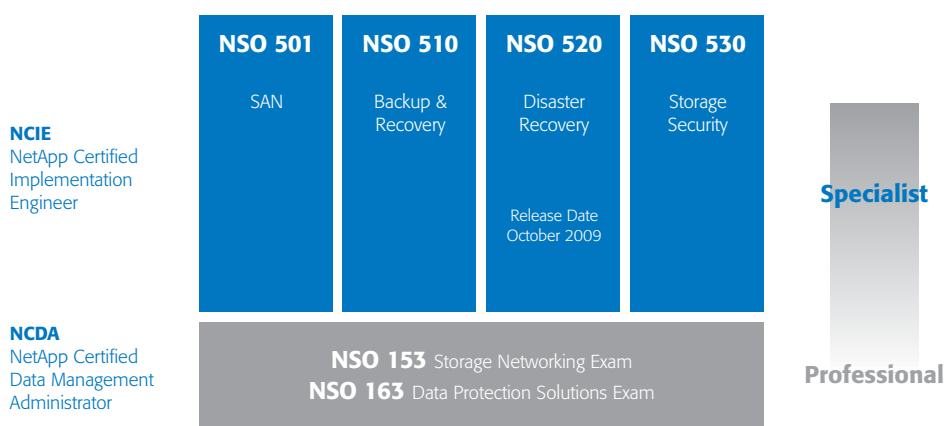

NetApp training extends far beyond mere classroom theory, affording every course participant opportunities to gain hands-on experience installing, configuring, and troubleshooting these systems. Fast Lane offers you unique lab environments for NetApp storage solutions. Learn more about our NetApp labs: www.flane.de/en/courses/netapp

NetApp certification is proof that you have the skills necessary to manage and deploy NetApp technologies to best meet the needs of your company. The NetApp certification program is structured to offer storage professionals a strong foundation and a comprehensive range of specializations to choose from. Fast Lane delivers the courses you need to prepare for the certification you desire.