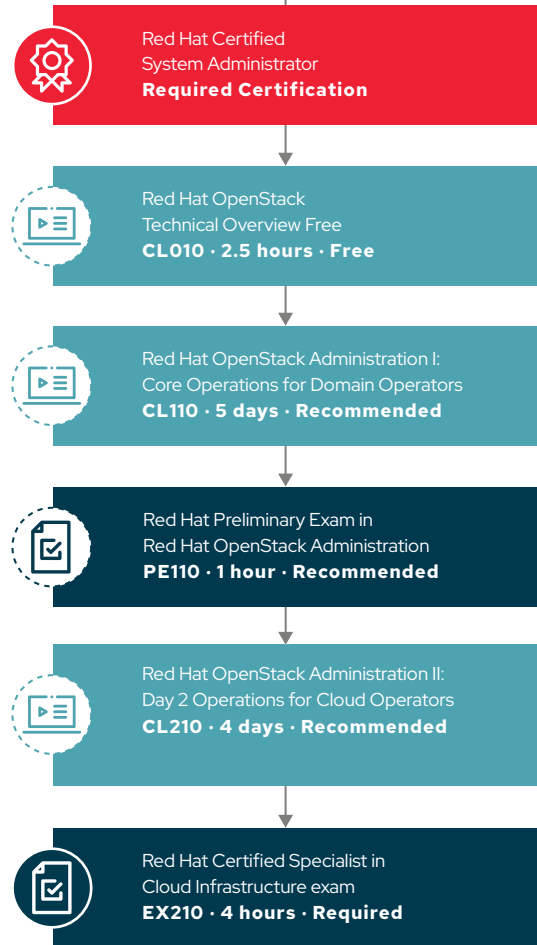

# Red Hat Cloud Computing skills path

## Skills path for Red Hat Certified System Administrator in Red Hat OpenStack

## Skills path for Red Hat Certified System Engineer in Red Hat OpenStack