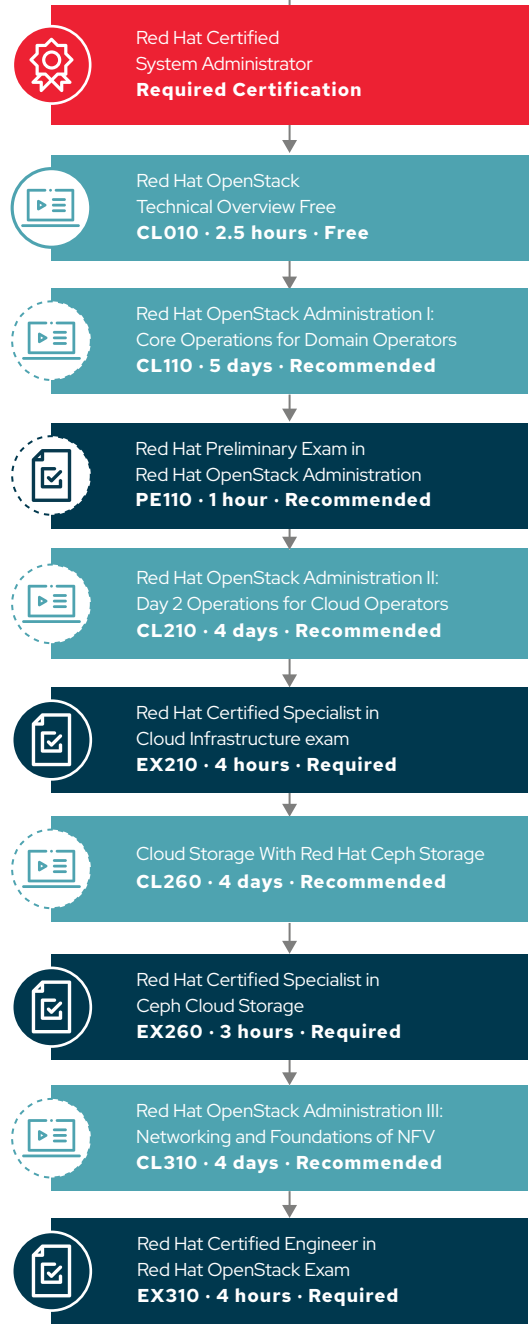

Skills path for Red Hat Certified System Engineer in Red Hat OpenStack