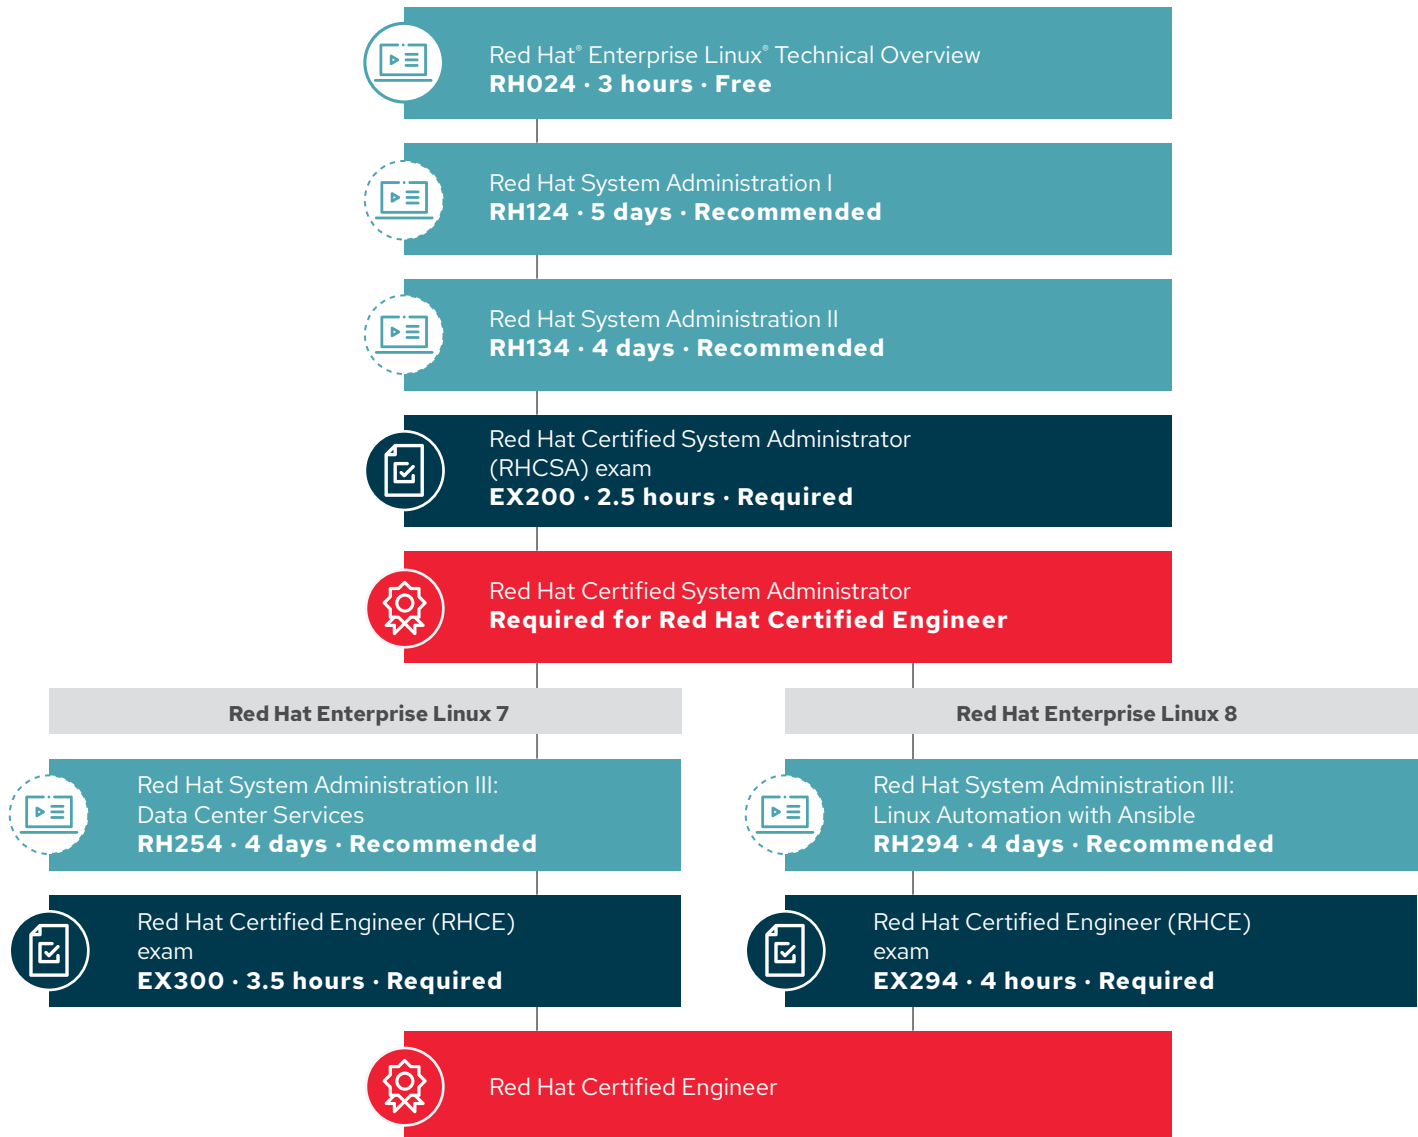

Red Hat Enterprise Linux learning path

Red Hat® Certified Engineer Recommended certification

Red Hat Enterprise Linux® Diagnostics and Troubleshooting
RH342 · 4 days · Recommended

Red Hat Certified Specialist in Linux Diagnostics and Troubleshooting exam
EX342 · 4 hours · Required

Red Hat Enterprise Performance Tuning
RH442 · 4 days · Recommended

Red Hat Enterprise System Monitoring and Performance Tuning exam
EX442 · 4 hours · Required

Senior System Administrator responsible for ensuring performance and availability of Red Hat Enterprise Linux systems

Red Hat Security: Linux in Physical, Virtual, and Cloud
RH415 · 4 days · Recommended

Red Hat Certified Specialist in Security: Linux exam
EX415 · 4 hours · Required

Enterprise Security Administrator responsible for security configuration of all Red Hat Enterprise Linux systems